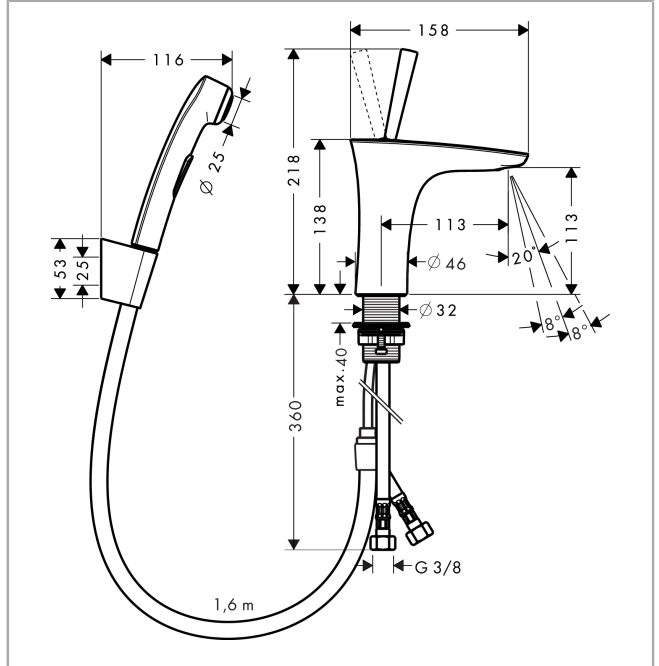

PuraVida

Bidette 1jet hand shower/ PuraVida single lever basin mixer set 1.60 m

Surfaces: **white/chrome** Article Number: **15275400**

Description

product features

- ComfortZone 110
- flow rate: 5 l/min
- push-open waste set (operation via pressure plug, for basins with overflow)
- suitable for continuous flow water heaters

Technology

Product image

Scale drawing

Flowchart